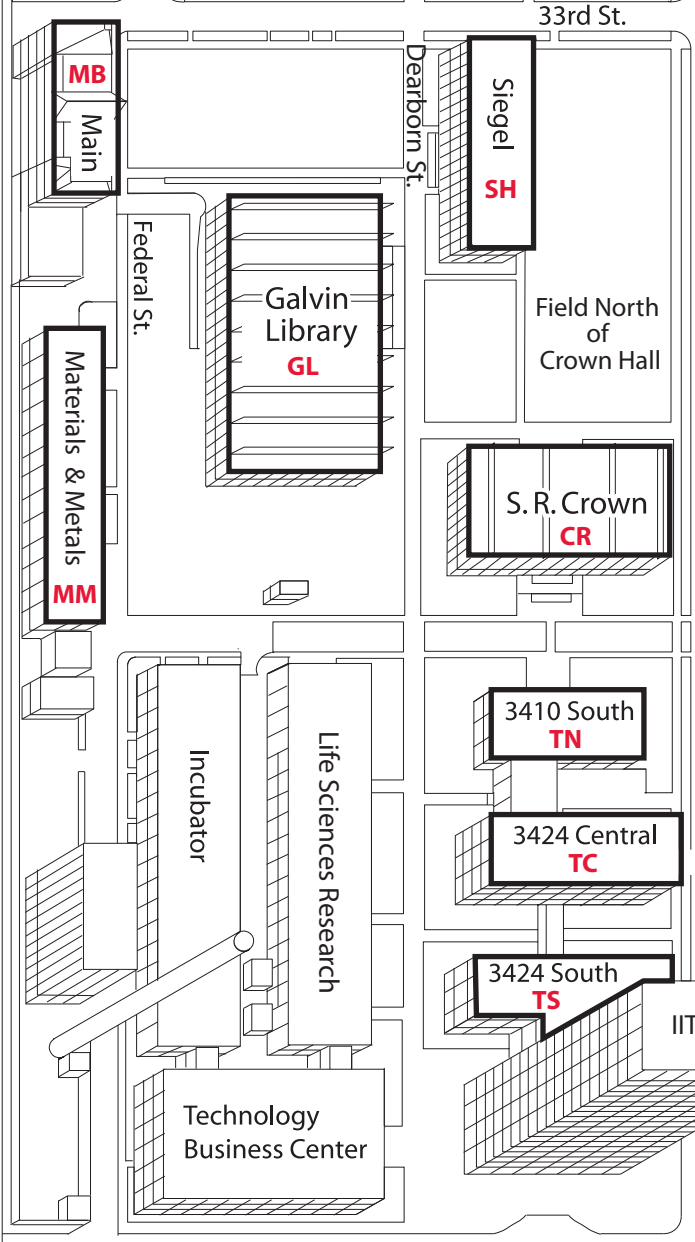

← To Chinatown Dan Ryan Expwy (90/94)

Dan Ryan (90/94)

CTA/Red Line

IIT Apartments

CTA/Green Line