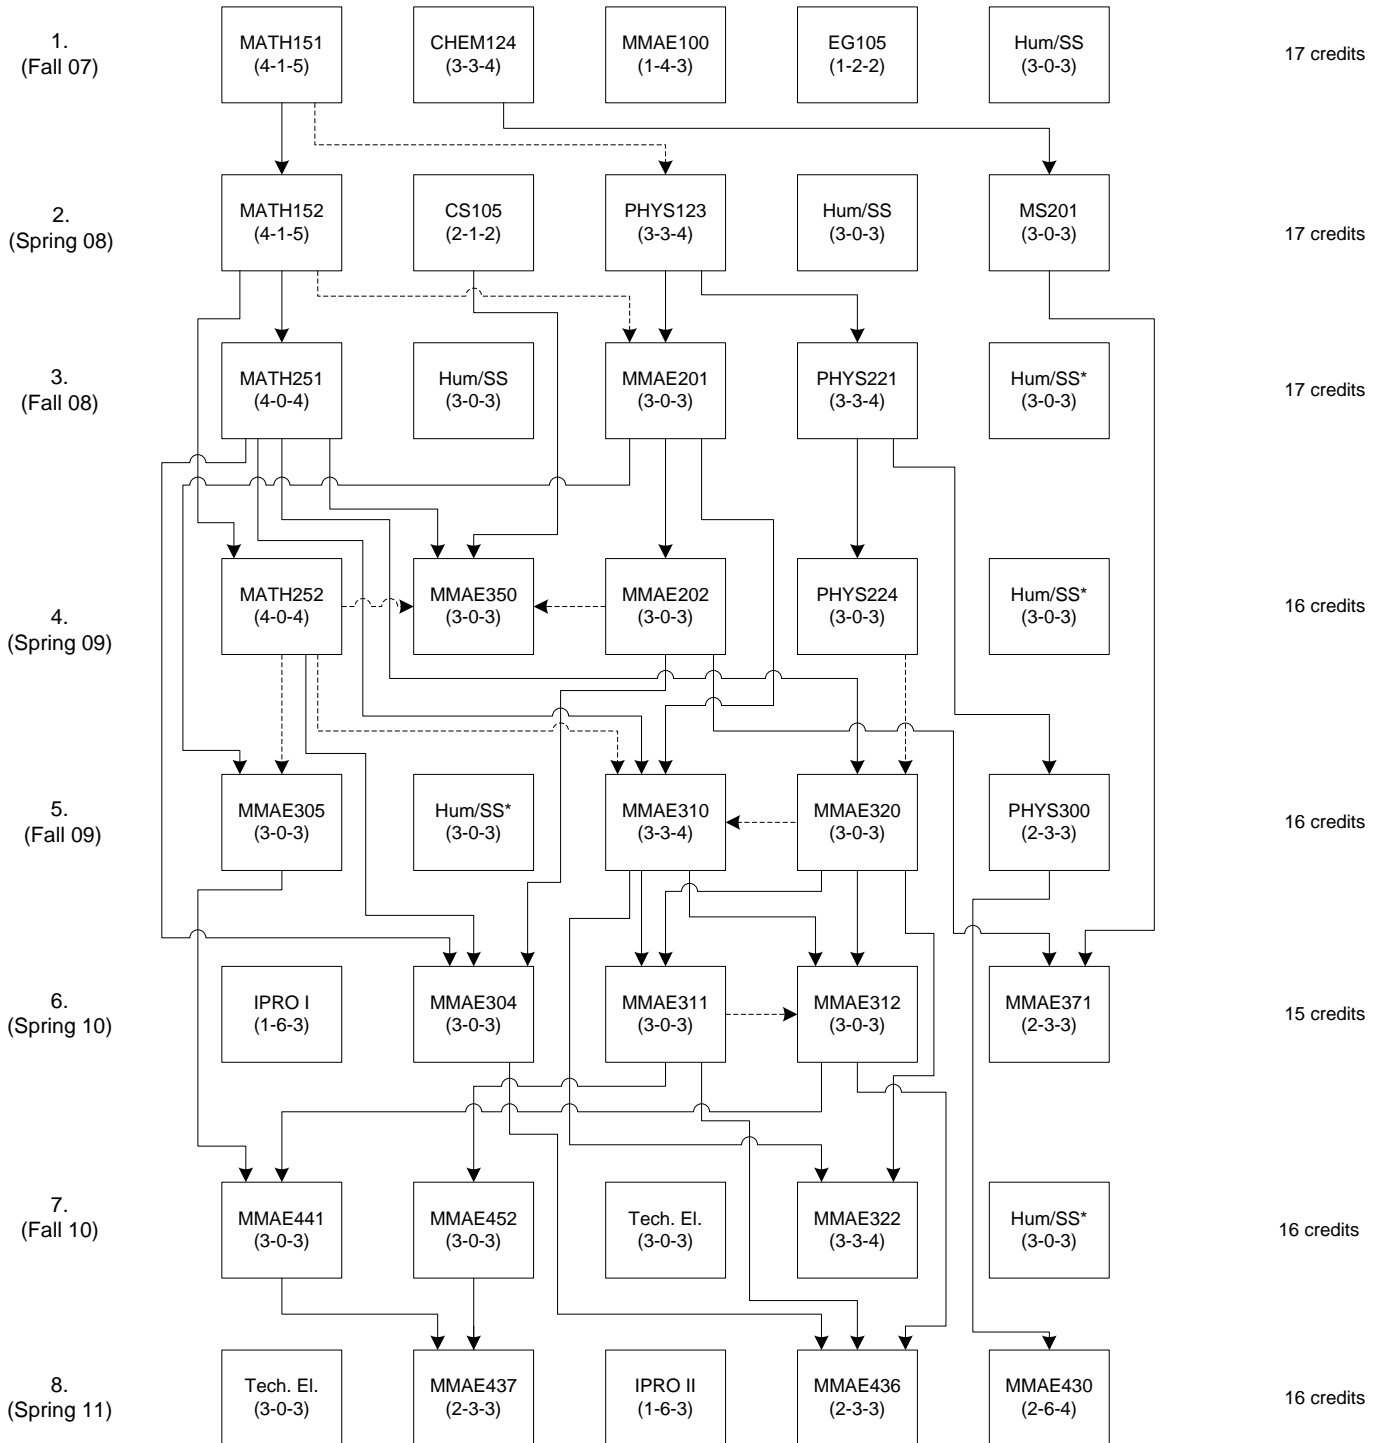

B.S.A.E. Curriculum

Applies to Freshmen Admitted Prior to Fall 2008
Last Update: June 2010

All "MMAE____" courses run in both the Fall and Spring semesters except for the following:

Fall Only

MMAE 100
MMAE 311
MMAE 312
MMAE 441
MMAE 452 (Changes to spring only in Spring 11)

Spring Only

MMAE 304
MMAE 436
MMAE 437
MMAE 452 (Spring 11 onwards)

Eliminated Courses

EG 105 (Last offered in Fall 10)
MMAE 201 (Last offered in Fall 10)
MMAE 310 (Last offered in Fall 11)
MMAE 322 (Last offered in Spring 12)
MMAE 371 (Last offered in Spring 12)
MMAE 430 (Last offered in Fall 12)
MMAE 436 (Last offered in Spring 11)
MMAE 437 (Last offered in Spring 11)
MMAE 441 (Last offered in Fall 10)

Prerequisite →

Concurrent Prerequisite - - - - - →

* Hum/SS course at 300+ level.

Total = 130 credits