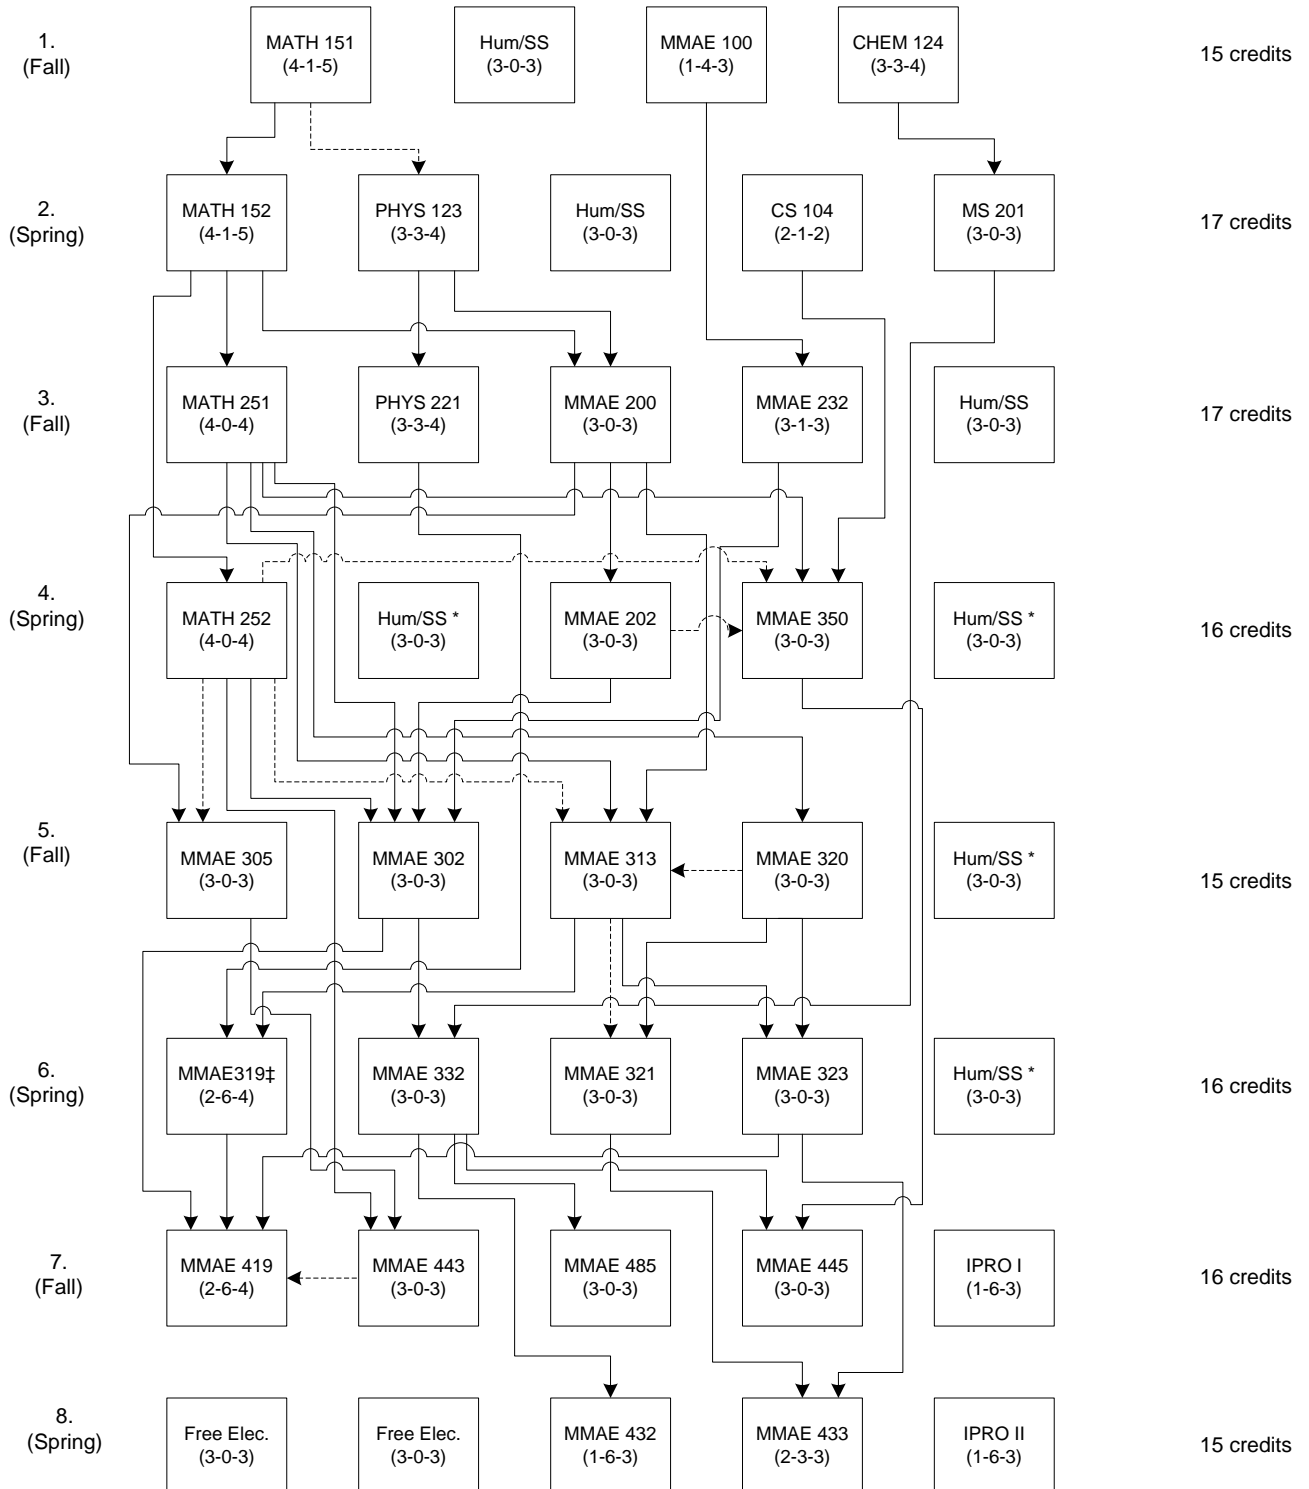

# B.S.M.E. Curriculum

Applies to Freshmen Admitted Fall 2010 & After  
Last Update: June 2011

All "MMAE\_\_\_\_" courses run in both the Fall and Spring semesters except for the following:

**Fall Only**

MMAE 100  
MMAE 232  
MMAE 302  
MMAE 419  
MMAE 433 (until Fall 12)  
MMAE 445  
MMAE 485

**Spring Only**

MMAE 321  
MMAE 323  
MMAE 332  
MMAE 432  
MMAE 433 (from Spring 14)

Prerequisite →

Concurrent Prerequisite - - - - - →

**Total = 127 credits**

\* Hum/SS course at 300+ level. ‡ MMAE 319 can be replaced by MMAE 315