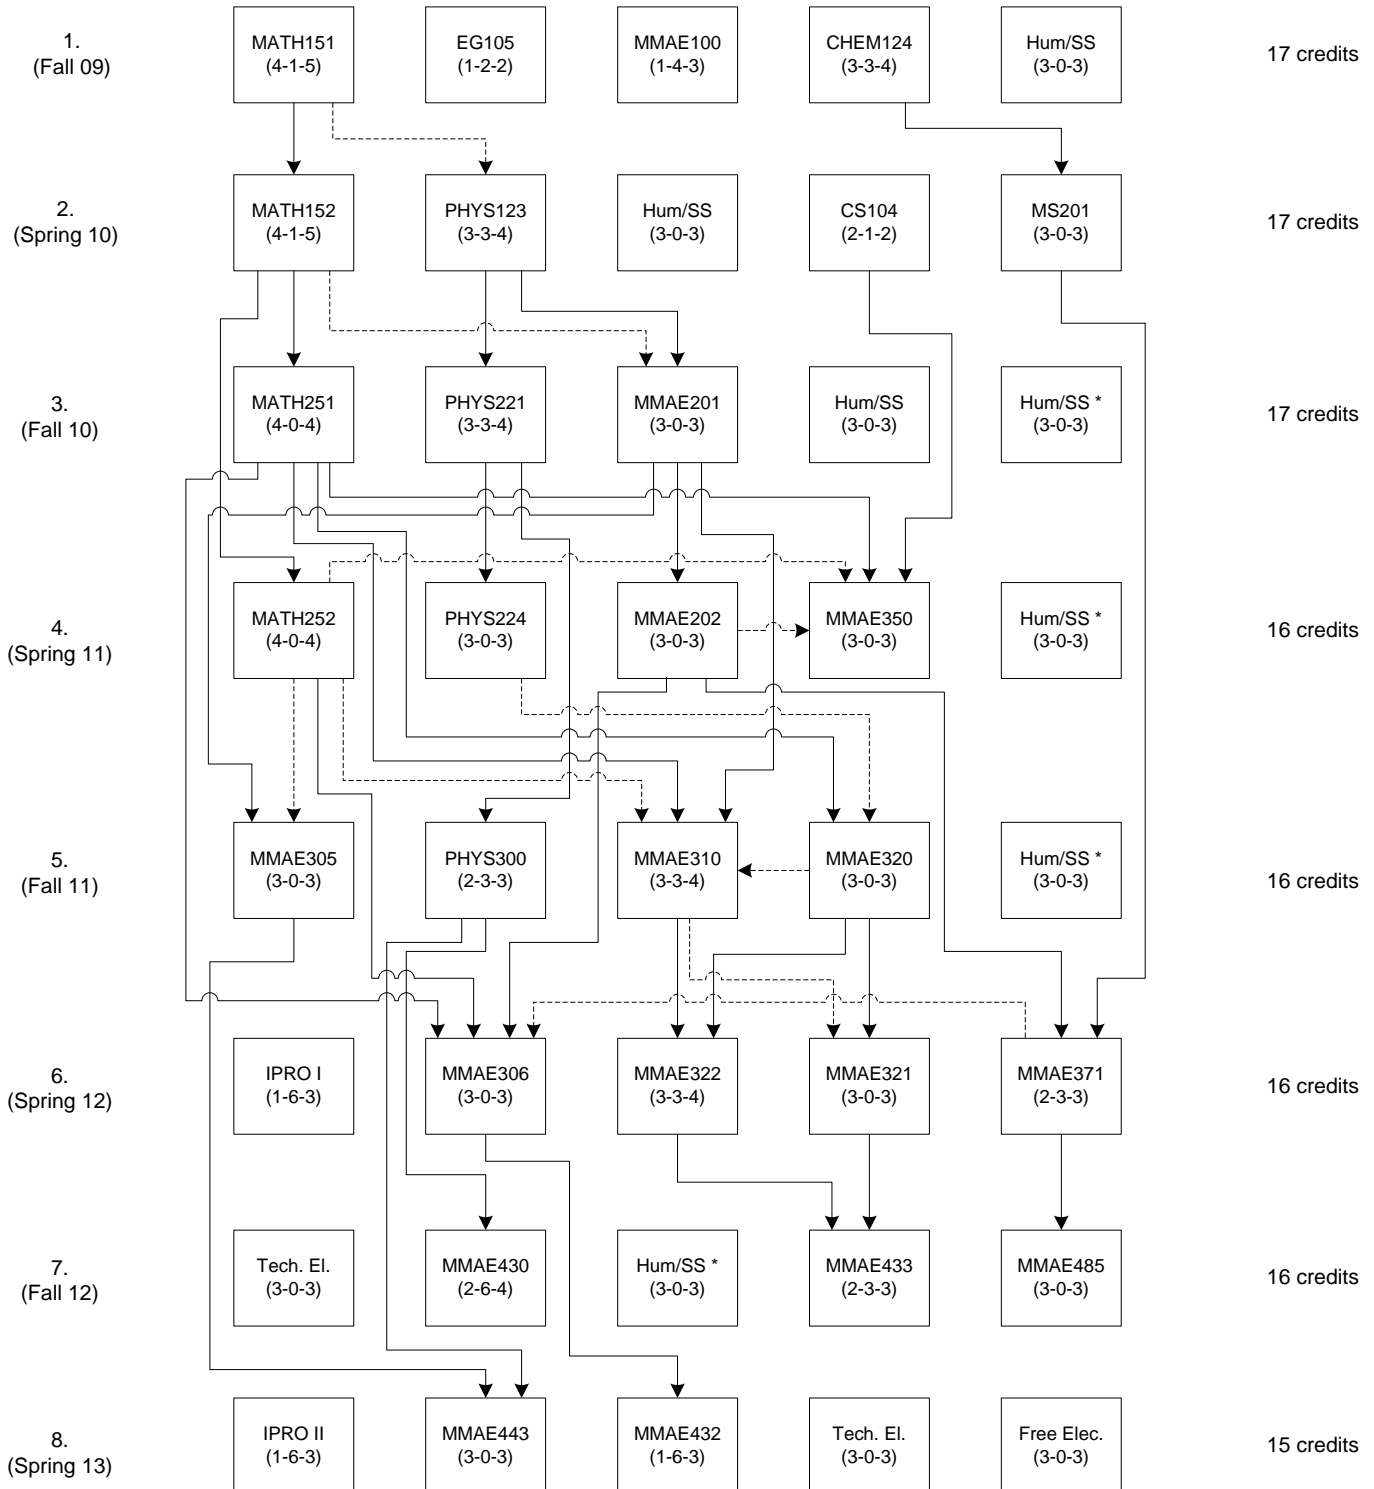

# B.S.M.E. Curriculum

Applies to Freshmen Admitted Prior to Fall 2010  
Last Update: April 2011

All "MMAE\_\_" courses are run in both the Fall and Spring semesters except for the following:

**Fall Only**  
MMAE 100  
MMAE 430  
MMAE 433 (Changes to  
spring only in Spring 14)  
MMAE 485

**Spring Only**  
MMAE 306  
MMAE 321  
MMAE 322  
MMAE 432

**Eliminated Courses**  
EG 105 (Last offered in Fall 10)  
MMAE 201 (Last offered in Fall 10)  
MMAE 306 (Last offered in Spring 12)  
MMAE 310 (Last offered in Fall 11)  
MMAE 322 (Last offered in Spring 12)  
MMAE 371 (Last offered in Spring 12)  
MMAE 430 (Last offered in Fall 12)

Prerequisite →

Concurrent Prerequisite - - - - ->

**Total = 130 credits**

\* Hum/SS course at 300+ level.