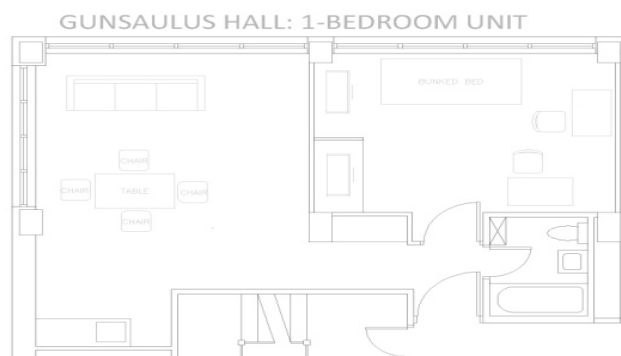

1-Bedroom Apartment