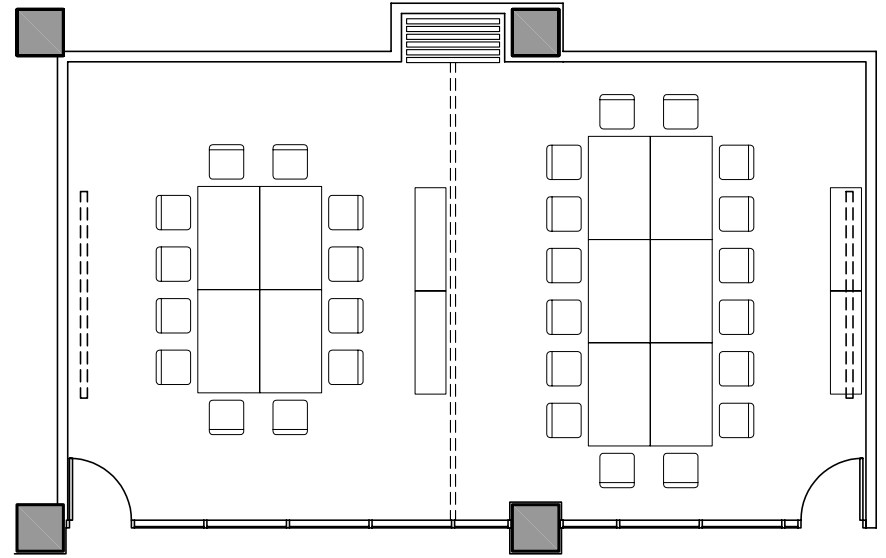

MEETING ROOM C/D - LAYOUT A
SEATS 22

MEETING ROOM C/D - LAYOUT B
SEATS 12/SEATS 16

MEETING ROOM C/D - LAYOUT C
SEATS 56

MEETING ROOM C/D - LAYOUT D
SEATS 30