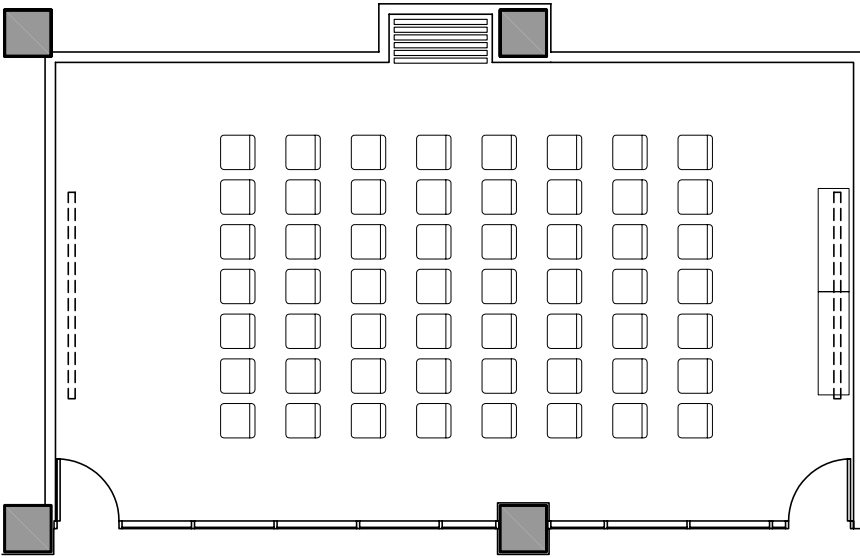

MEETING ROOM C/D - LAYOUT A
SEATS 22

MEETING ROOM C/D - LAYOUT B
SEATS 12/SEATS 16

MEETING ROOM C/D - LAYOUT C
SEATS 56

MEETING ROOM C/D - LAYOUT D
SEATS 30