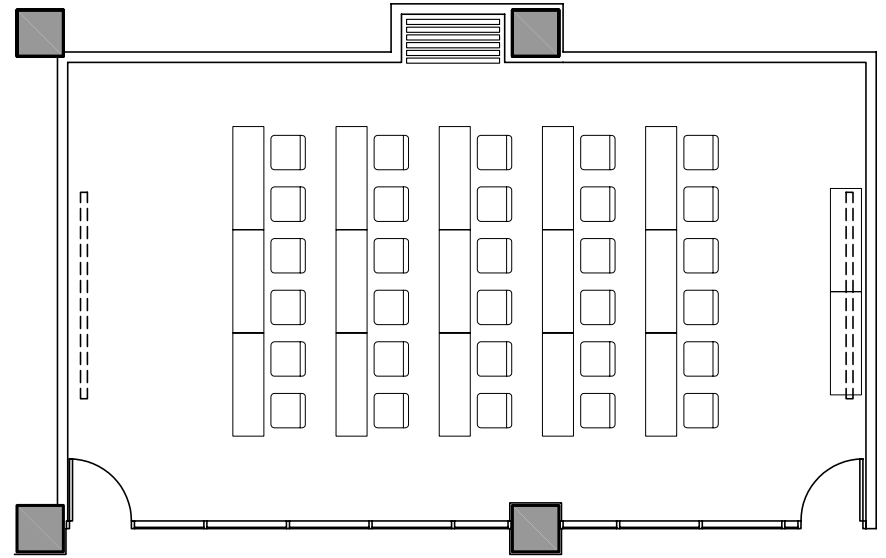

MEETING ROOM C/D - LAYOUT A
SEATS 22

MEETING ROOM C/D - LAYOUT B
SEATS 12/SEATS 16

MEETING ROOM C/D - LAYOUT C
SEATS 56

MEETING ROOM C/D - LAYOUT D
SEATS 30