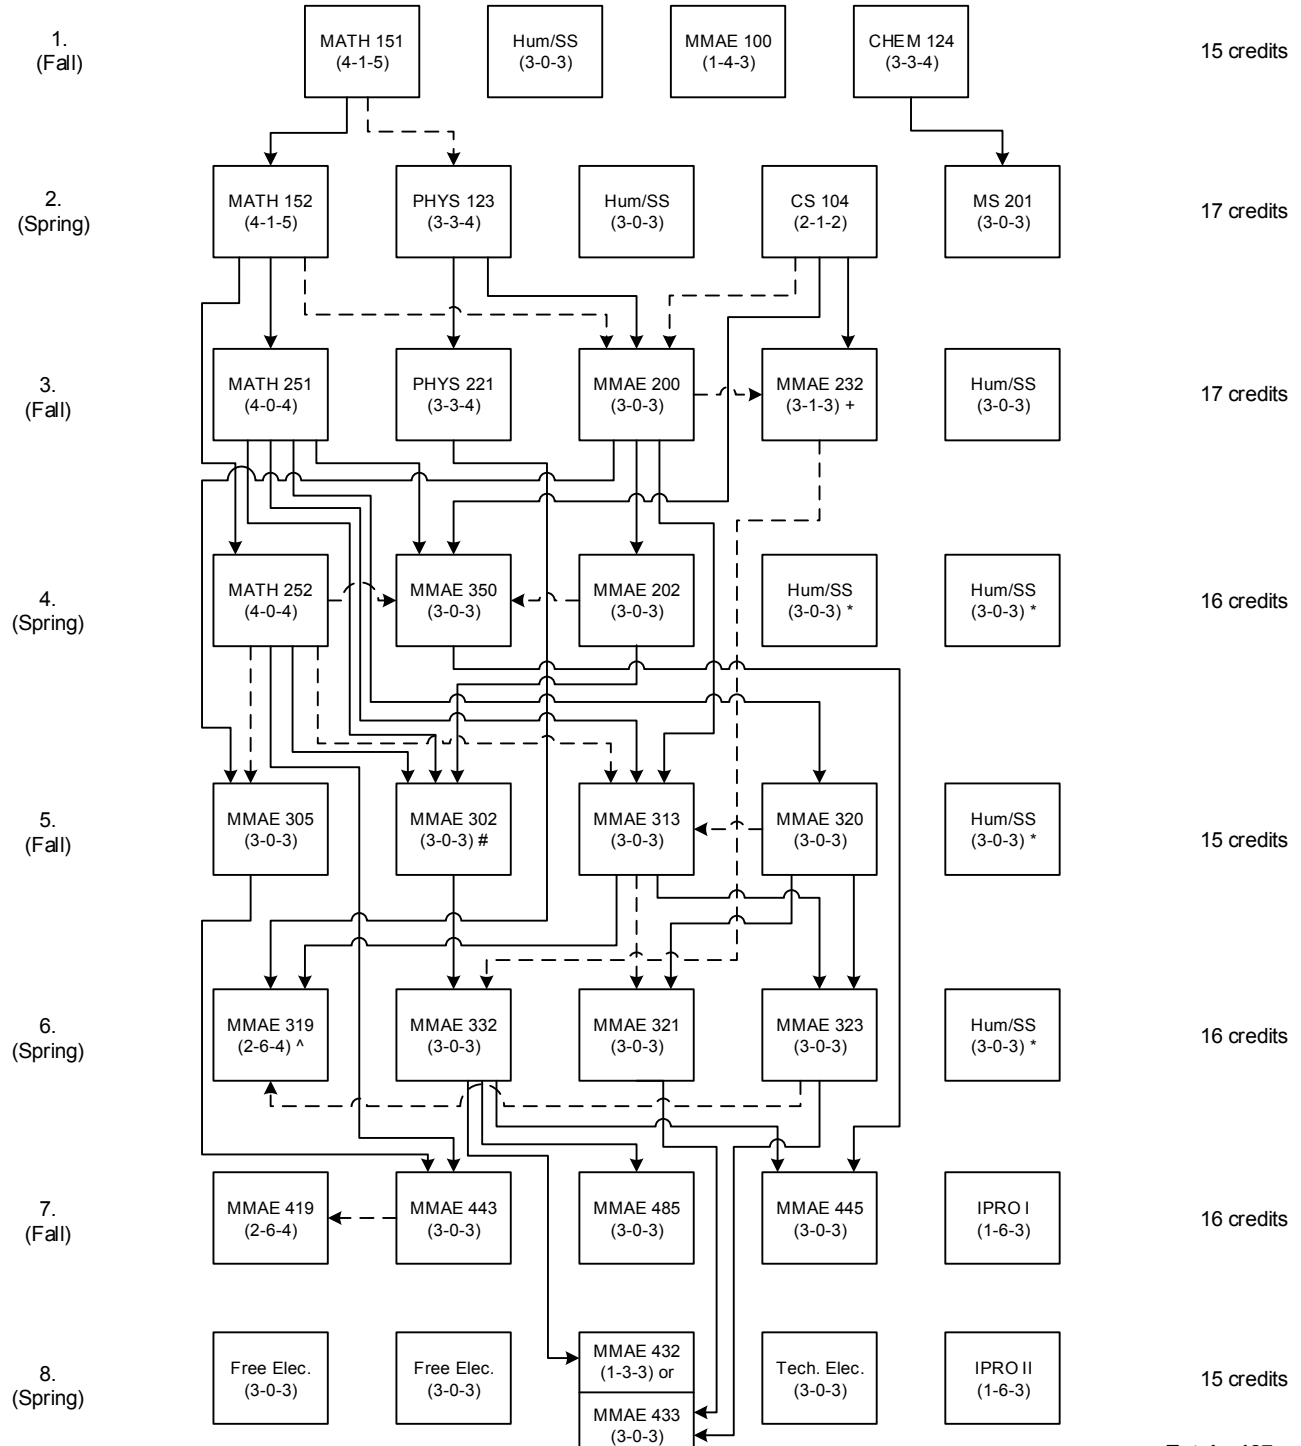

B.S.M.E. Curriculum

Last Update: February 2020

All "MMAE__" courses run in both the Fall and Spring semesters except for the following:

Fall Only

MMAE 100
MMAE 302
MMAE 419

Spring Only

MMAE 432
MMAE 433

Prerequisite —————>

Concurrent ----->

Prerequisite

Total = 127 credits

* Hum/SS course at 300+ level.

MMAE 302 can be replaced by MMAE 304.

^ MMAE 319 can be replaced by MMAE 315, provided student is taking or has taken MMAE 311.