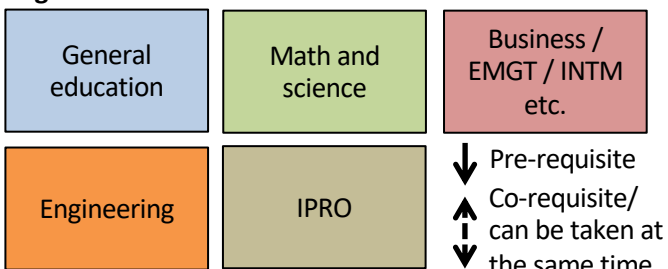

Semester 1 – Fall

Semester 2 - Spring

Semester 3 - Fall

Semester 4 - Spring

Semester 5 - Fall

Semester 6 - Spring

Semester 7 - Fall

Semester 8 - Spring

Total credit hours required: 127-128

Legend:

- Program is not ABET accredited
 - Specializations include: Aerospace, Architectural, Biomedical, Chemical, Civil, Computer, Electrical, Materials Science, and Mechanical Engineering, and Computer Science
- Human Sciences requirements:**
- 6 hrs of humanities (AAH, COM, HIST, HUM, LIT or PHIL) @ 300/400 level
 - 9 hrs of social/behavioral sciences (ECON, PS, PSYC, SOC, SSCI):
 - 6 hrs @ 300/400 level & 6 hrs from single field
 - SSCI and PS are the same field; SSCI and SOC are the same field