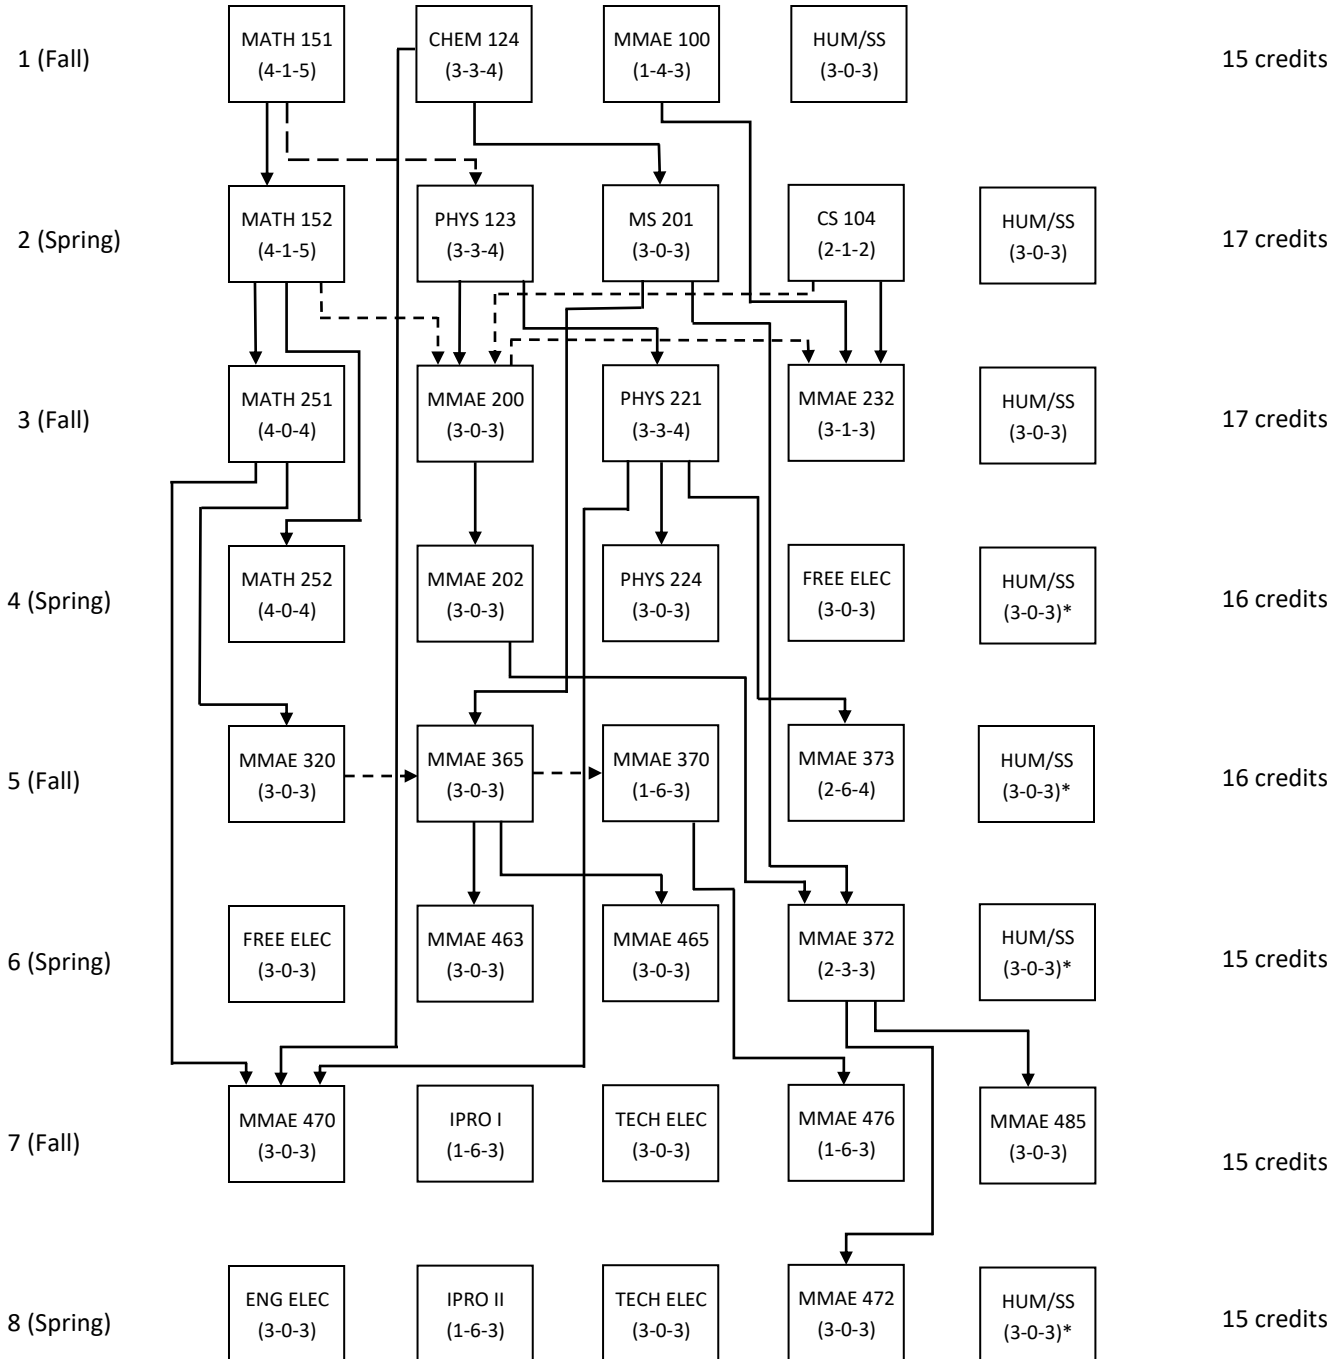

# B.S.M.S.E. Curriculum

Last Update: Fall 2019

All "MMAE\_\_" courses are run in both Fall and Spring semesters except for the following:

**Fall Only**

MMAE 100    MMAE 373    MMAE 476  
 MMAE 365    MMAE 470    MMAE 485  
 MMAE 370

**Spring Only**

MMAE 372    MMAE 465  
 MMAE 463    MMAE 472

Prerequisite →  
 Concurrent  
 Prerequisite - - - →

\* HUM/SS course at 300+ level

**Total = 126 credits**