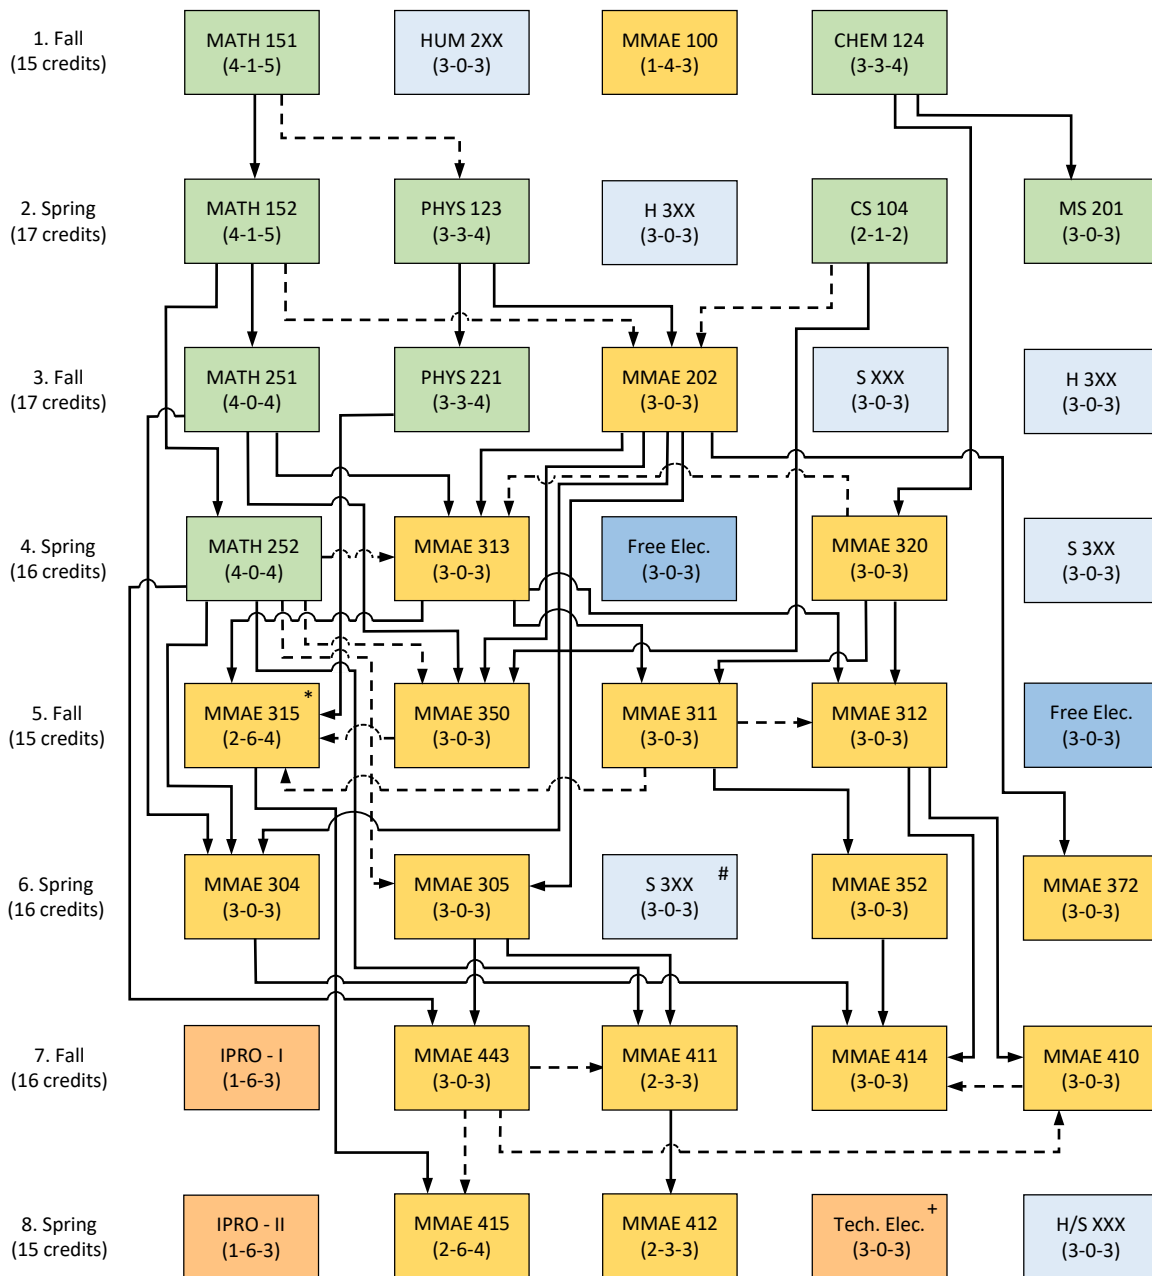

B.S.A.E. Curriculum

Last Update: April 2022

All MMAE courses run in both the Fall and Spring semesters except for the following:

Fall Only

MMAE 100, MMAE 311, MMAE 312
MMAE 315, MMAE 410, MMAE 411
MMAE 414

Spring Only

MMAE 304, MMAE 352, MMAE 372
MMAE 412, MMAE 415

Prerequisite ———>

Corequisite - - - - ->

**Total
127 credits**

*MMAE 315 can be replaced by MMAE 319.

#Note that "S" courses from at least two different fields are required.

"H" designates humanities courses in the fields of HUM, HIST, LIT, PHIL, AAH.

"S" designates social sciences courses in the fields of SSCI, SOC, PSYC, PS, ECON.

+MMAE 445, 450, 451 are among the tech electives offered by the department.

STEM Module (35 ch)	MMAE Module (56 ch)	Human Sciences Module (21 ch)	Free Elec. (6 ch)	Tech. Elec. (3 ch) + IPRO (6 ch)
---------------------------	---------------------------	----------------------------------	----------------------	-------------------------------------