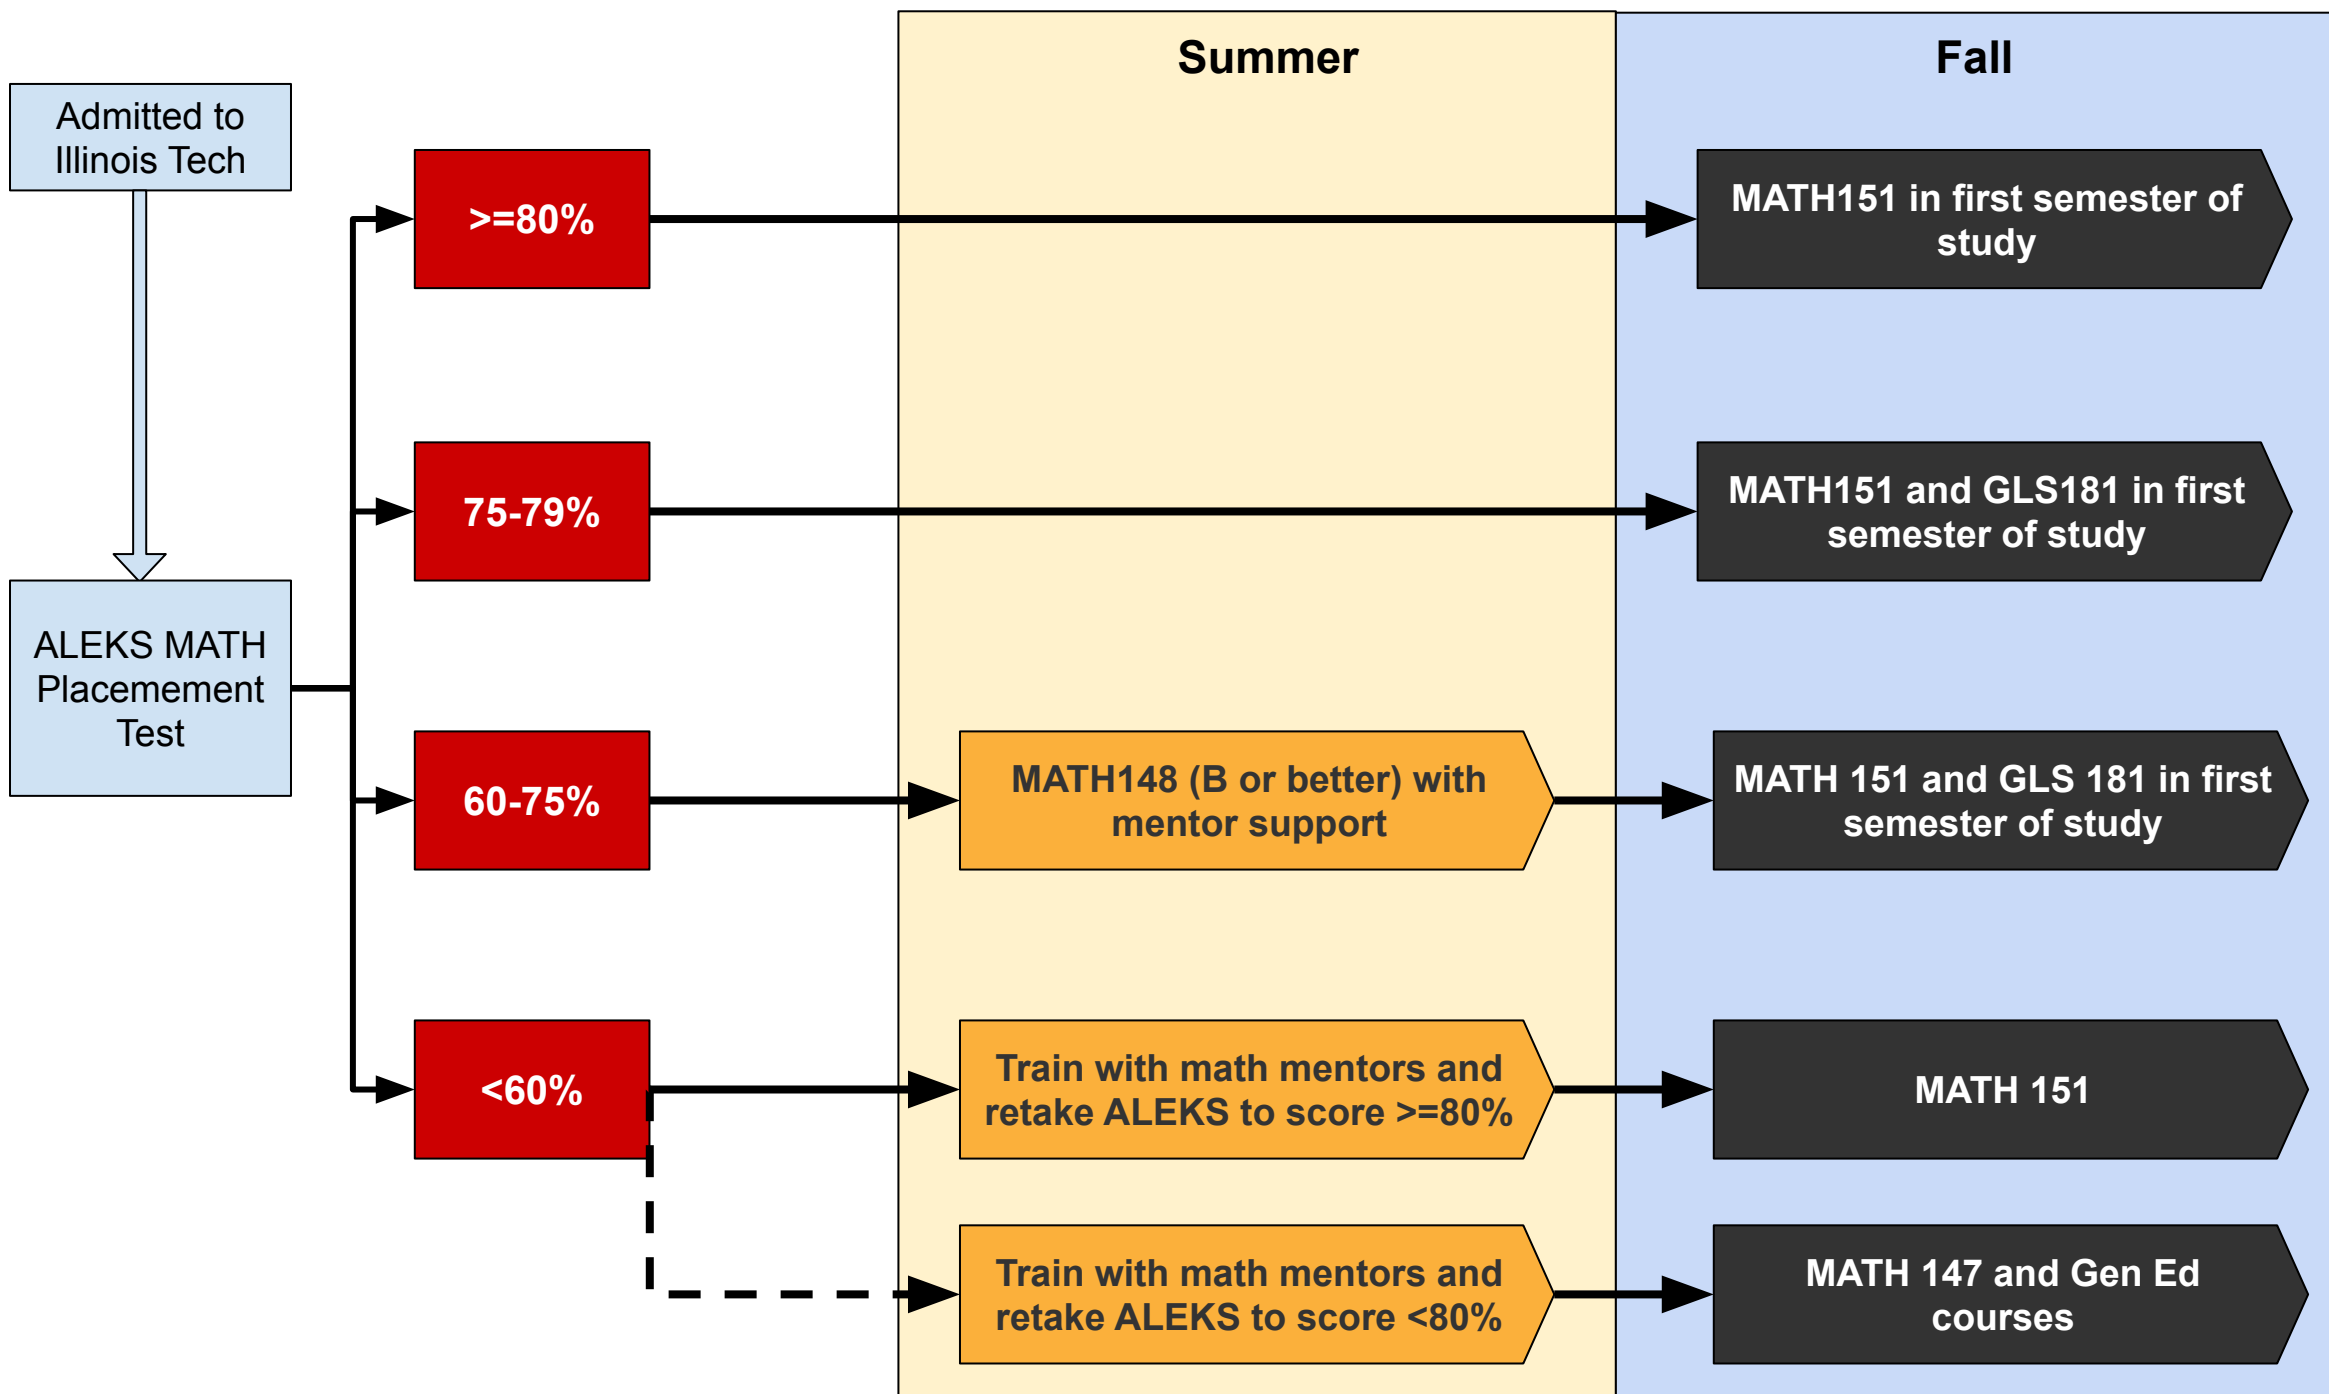

ALEKS Math placement scores and progress pathways at Illinois Tech

- MATH147 - College Algebra
- MATH148 - Pre-calculus
- MATH151 - Calculus
- GLS 181 - Math Mentoring - support course to work closely with a math mentor well versed with materials in all abovementioned courses. 1-1 and/or small group tutoring online