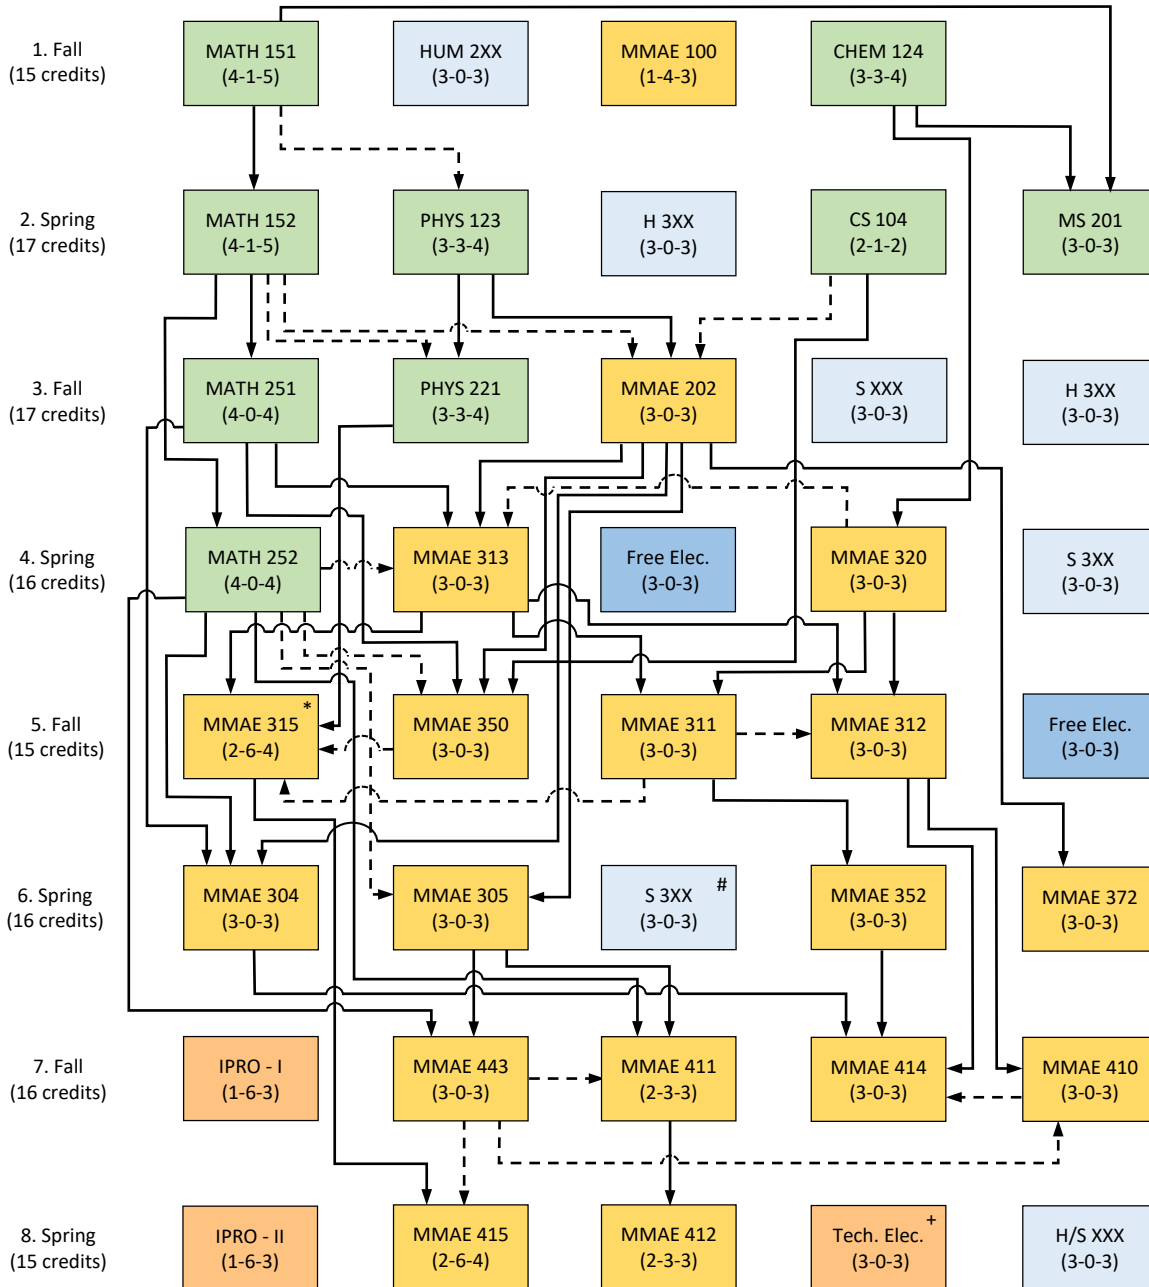

B.S.A.E. Curriculum

Last Update: January 2025

All MMAE courses run in both the Fall and Spring semesters except for the following:

Fall Only

MMAE 100, MMAE 311, MMAE 312
MMAE 315, MMAE 410, MMAE 411
MMAE 414

Spring Only

MMAE 304, MMAE 352, MMAE 372
MMAE 412, MMAE 415

Prerequisite ———>
Corequisite - - - ->

**Total
127 credits**

*MMAE 315 can be replaced by MMAE 319.
#Note that "S" courses from at least two different fields are required.
"H" designates humanities courses in the fields of HUM, HIST, LIT, PHIL, AAH.
"S" designates social sciences courses in the fields of SSCI, SOC, PSYC, PS, ECON.
+MMAE 445, 450, 451 are among the tech electives offered by the department.

STEM Module (35 ch)	MMAE Module (56 ch)	Human Sciences Module (21 ch)	Free Elec. (6 ch)	Tech. Elec. (3 ch) + IPRO (6 ch)
---------------------	---------------------	-------------------------------	-------------------	----------------------------------