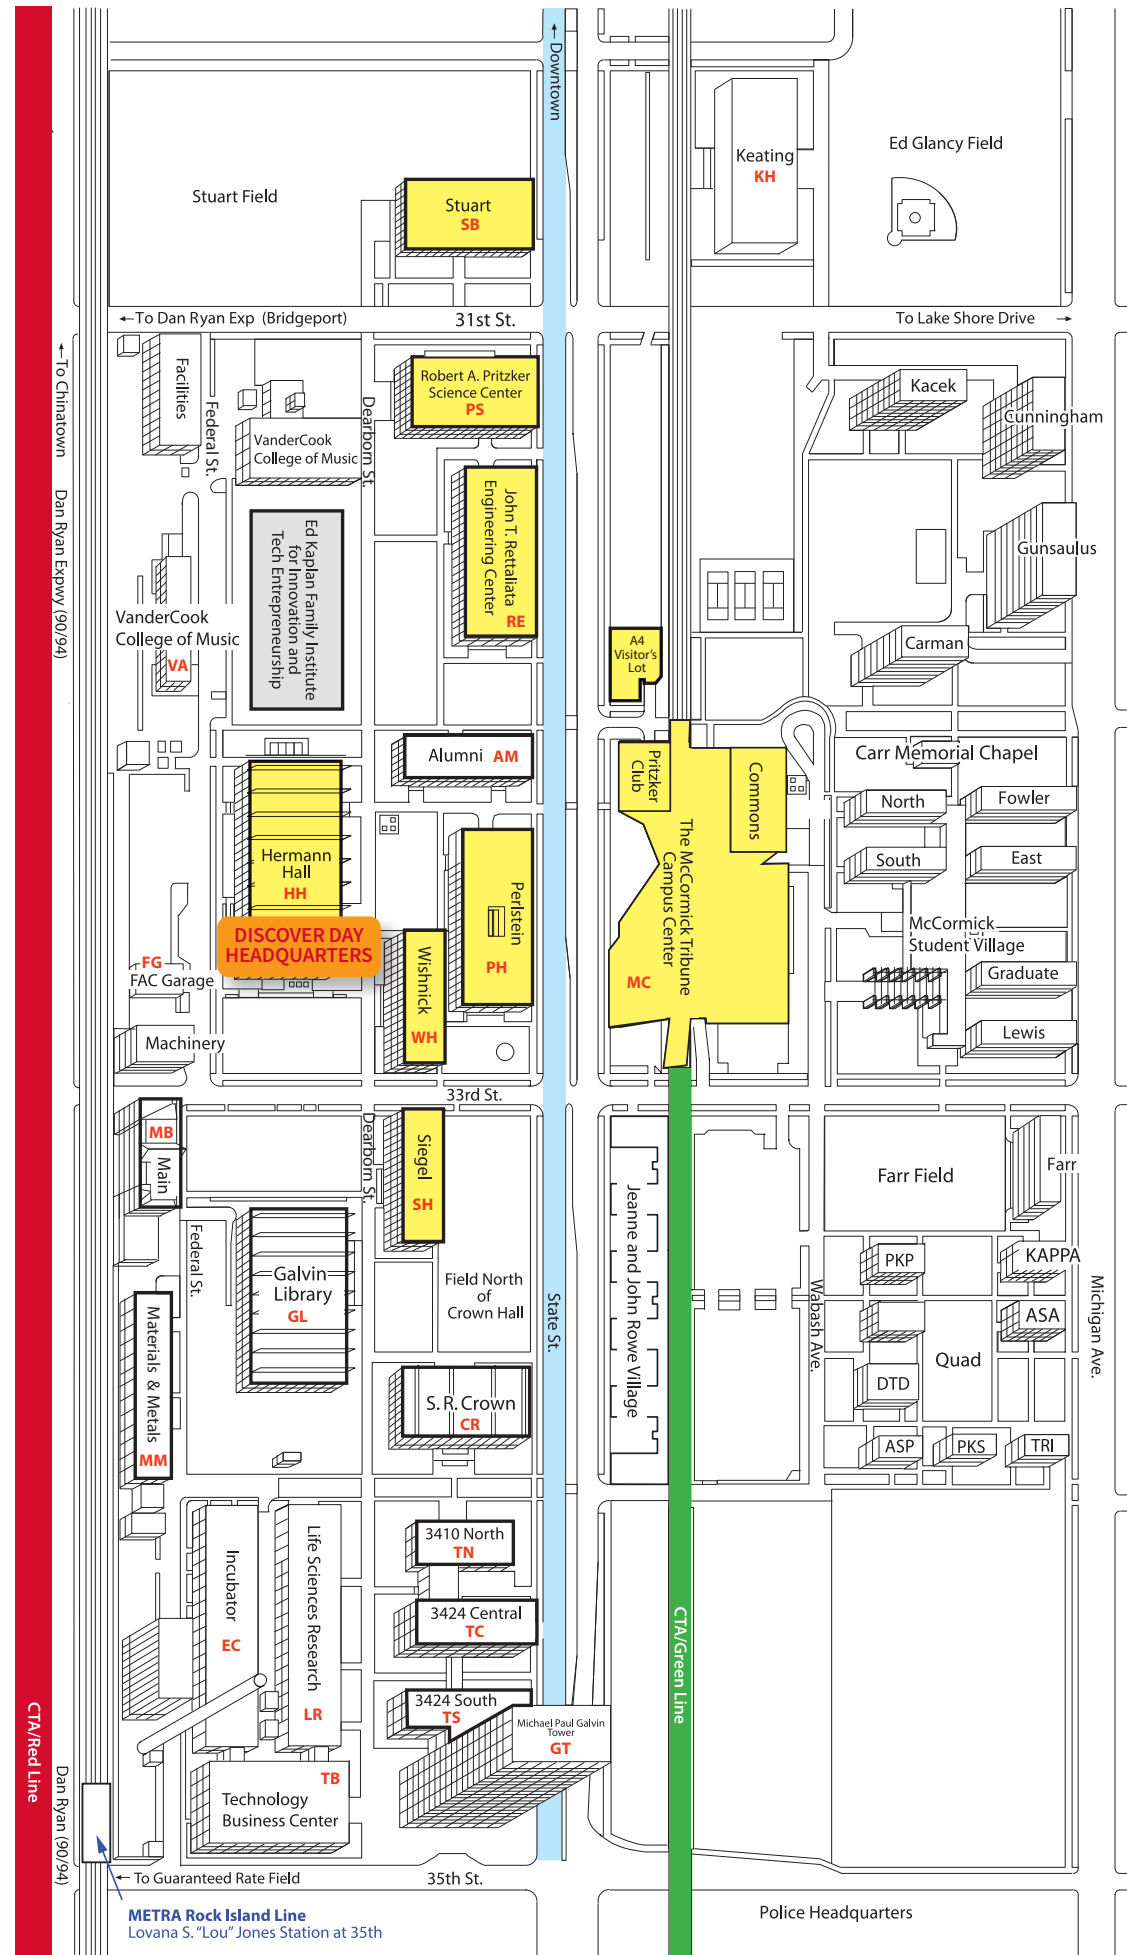

ILLINOIS TECH MAIN CAMPUS

Saturday, April 19, 2025

**ILLINOIS
TECH**

What
Will You
Discover?

Use **#DiscoverILTech** as you capture
all of the fun today!

Discover Illinois Tech Day Schedule—April 19, 2025

8:30–10 a.m.

Check-In and Welcome Presentation

Lobby, Hermann Hall

8:30 a.m.

- Pick up your nametag and let us know you are here.
- Stop by the concierge and plan your day.

9 a.m.

In our Welcome Presentation, you'll meet Illinois Tech admission staff, learn about admissions, financial aid, and scholarships, and discover what makes Illinois Tech feel like home.

10–10:40 a.m. + 10:50–11:30 a.m.

Academic Open House

Various Locations (see below)

Attend one or both sessions to explore the diverse academic programs at Illinois Tech and choose from a variety of breakout sessions held across our campus for a deeper look into your areas of interest.

11 a.m.–1 p.m.

Lunch

The Commons, MTCC

Enjoy lunch in The Commons, our campus dining hall. Present your Meal Ticket (one per person) for entry.

Campus Tours

Take a walking tour of our campus with Hawk Ambassadors, current Illinois Tech students. The tour includes a preview of Kacek Hall dorm, a legacy Ludwig Mies van der Rohe building revitalized by alumnus and Architecture Professor Dirk Denison.