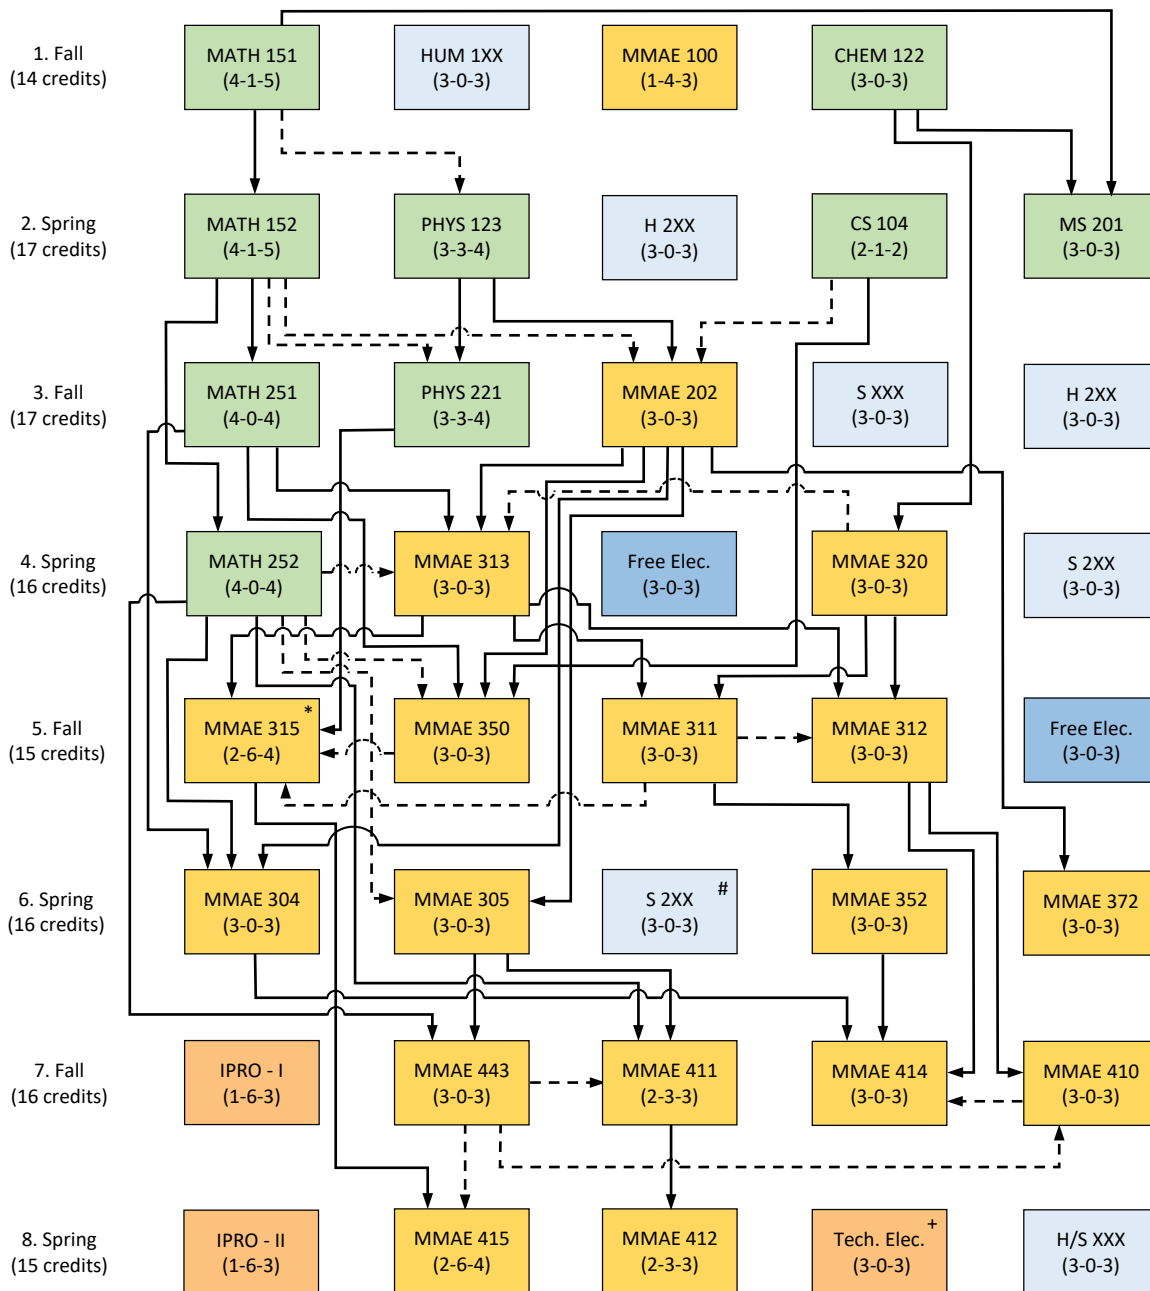

B.S.A.E. Curriculum

Last Update: April 2026

All MMAE courses run in both the Fall and Spring semesters except for the following:

Fall Only

MMAE 100, MMAE 311, MMAE 312
MMAE 315, MMAE 410, MMAE 411
MMAE 414

Spring Only

MMAE 304, MMAE 352, MMAE 372
MMAE 412, MMAE 415

Prerequisite ———>

Corequisite - - - ->

**Total
126 credits**

*MMAE 315 can be replaced by MMAE 319.

#Note that "S" courses from at least two different fields are required.

"H" designates humanities courses in the fields of HUM, HIST, LIT, PHIL, AAH.

"S" designates social sciences courses in the fields of SSCI, SOC, PSYC, PS, ECON.

+MMAE 445, 450, 451, 453, 454, 477 are among the tech electives offered by the department.