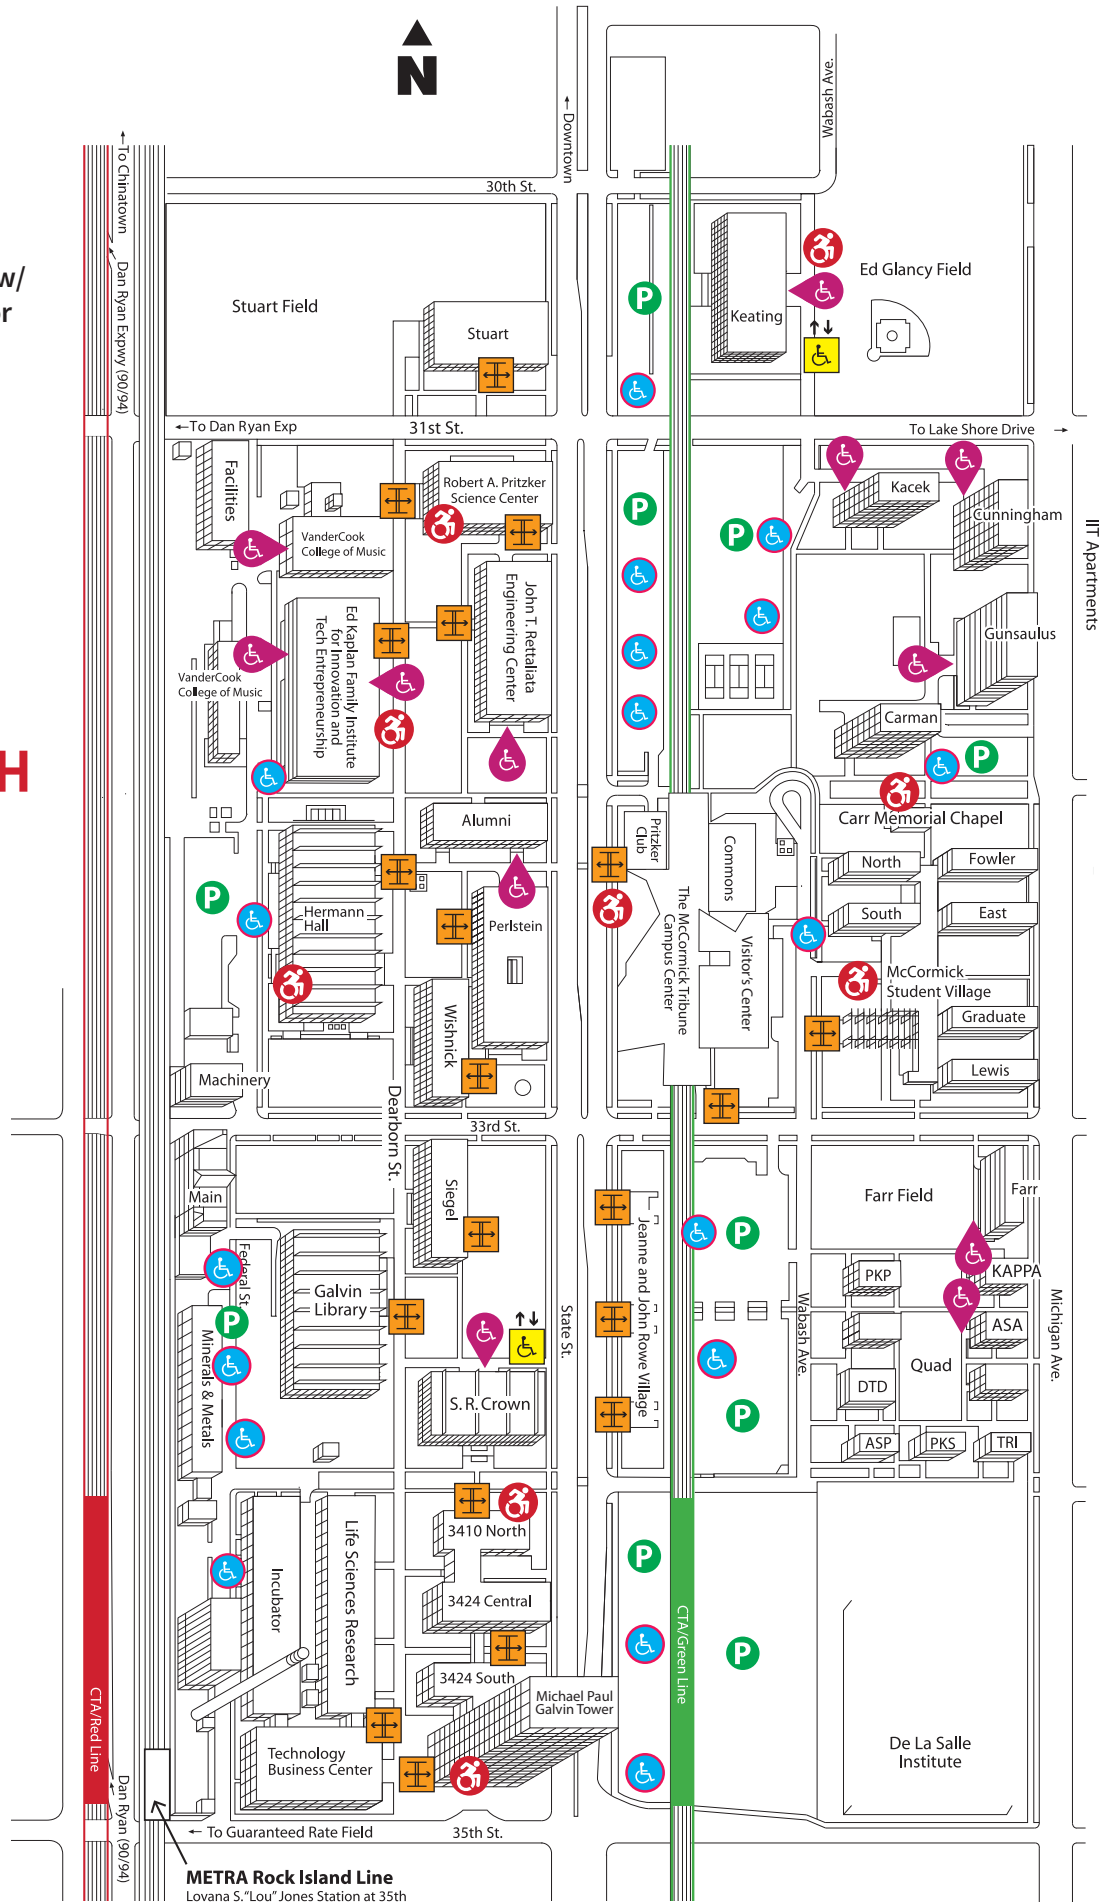

Mies Campus Map

-  Accessible Entrance
-  Accessible Entrance w/
Power Operated Door
-  Elevator/Lift
-  Parking
-  Accessible Parking
-  Single Occupant
Bathroom

ILLINOIS TECH

METRA Rock Island Line
Lovana S. "Lou" Jones Station at 35th